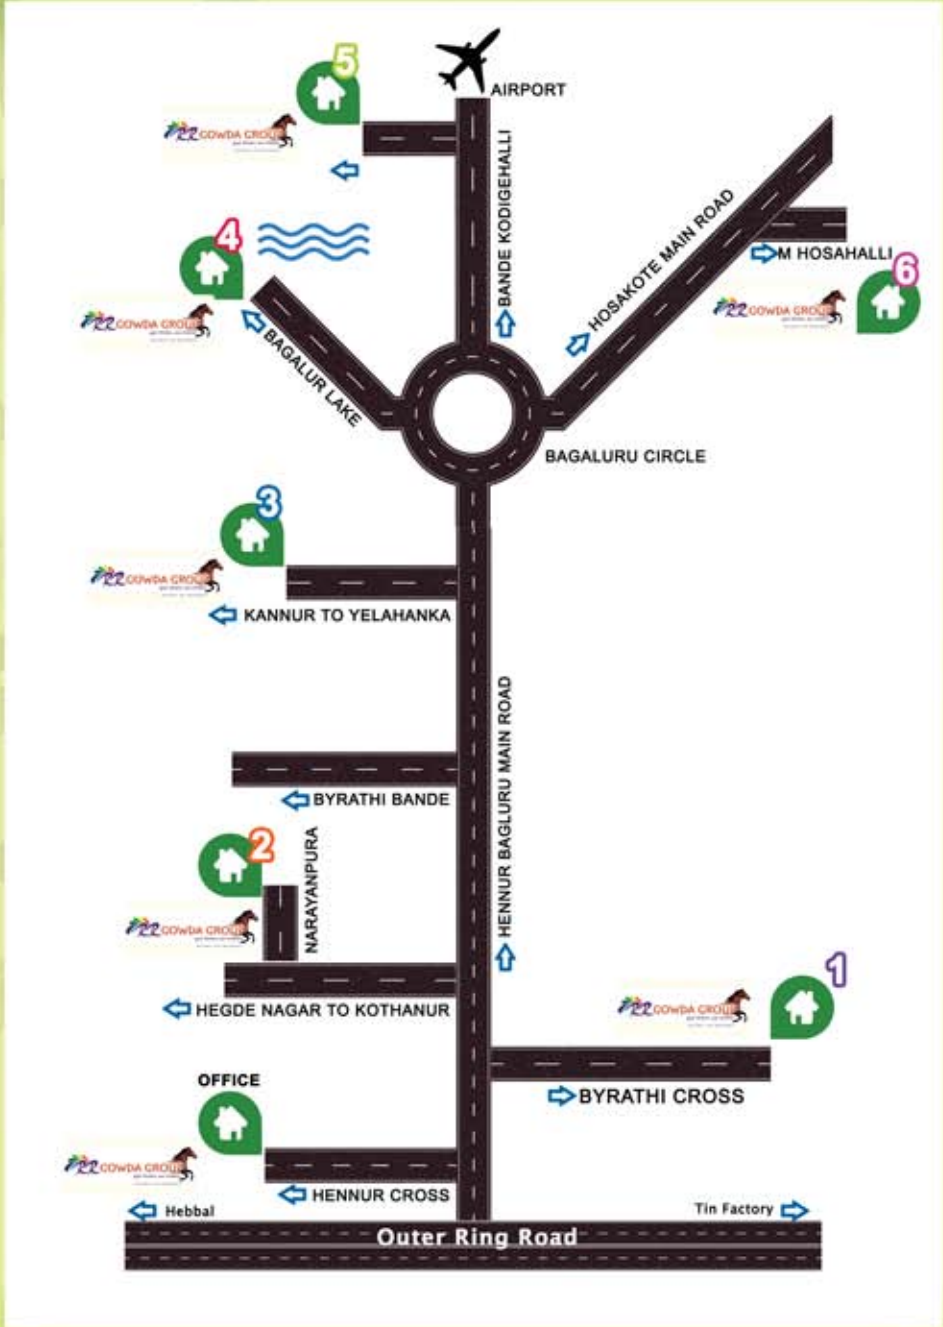

PROJECT LOCATIONS

The visionary pursuit of our young and dynamic team, is to create unique residential layouts close to the new International Airport surrounded by IT & BT Parks, that provide an ideal yet aesthetical location for housing in an eco friendly atmosphere. They also double up as great investment opportunity, being situated in the most happening hot spot of Bangalore.

EASTERN DREAM
1660, 17th 'A' Main Road
5th Block, HBR Layout, BENGALURU – 560 043
PH: 9900581818, 9900981818